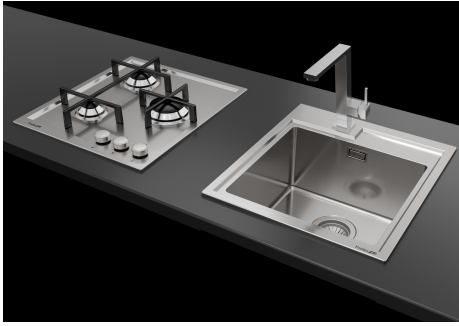

GALLERY

OPTIONAL ACCESSORIES

RECOMMENDED PAIRINGS

Mixer Tap Master
8493 000